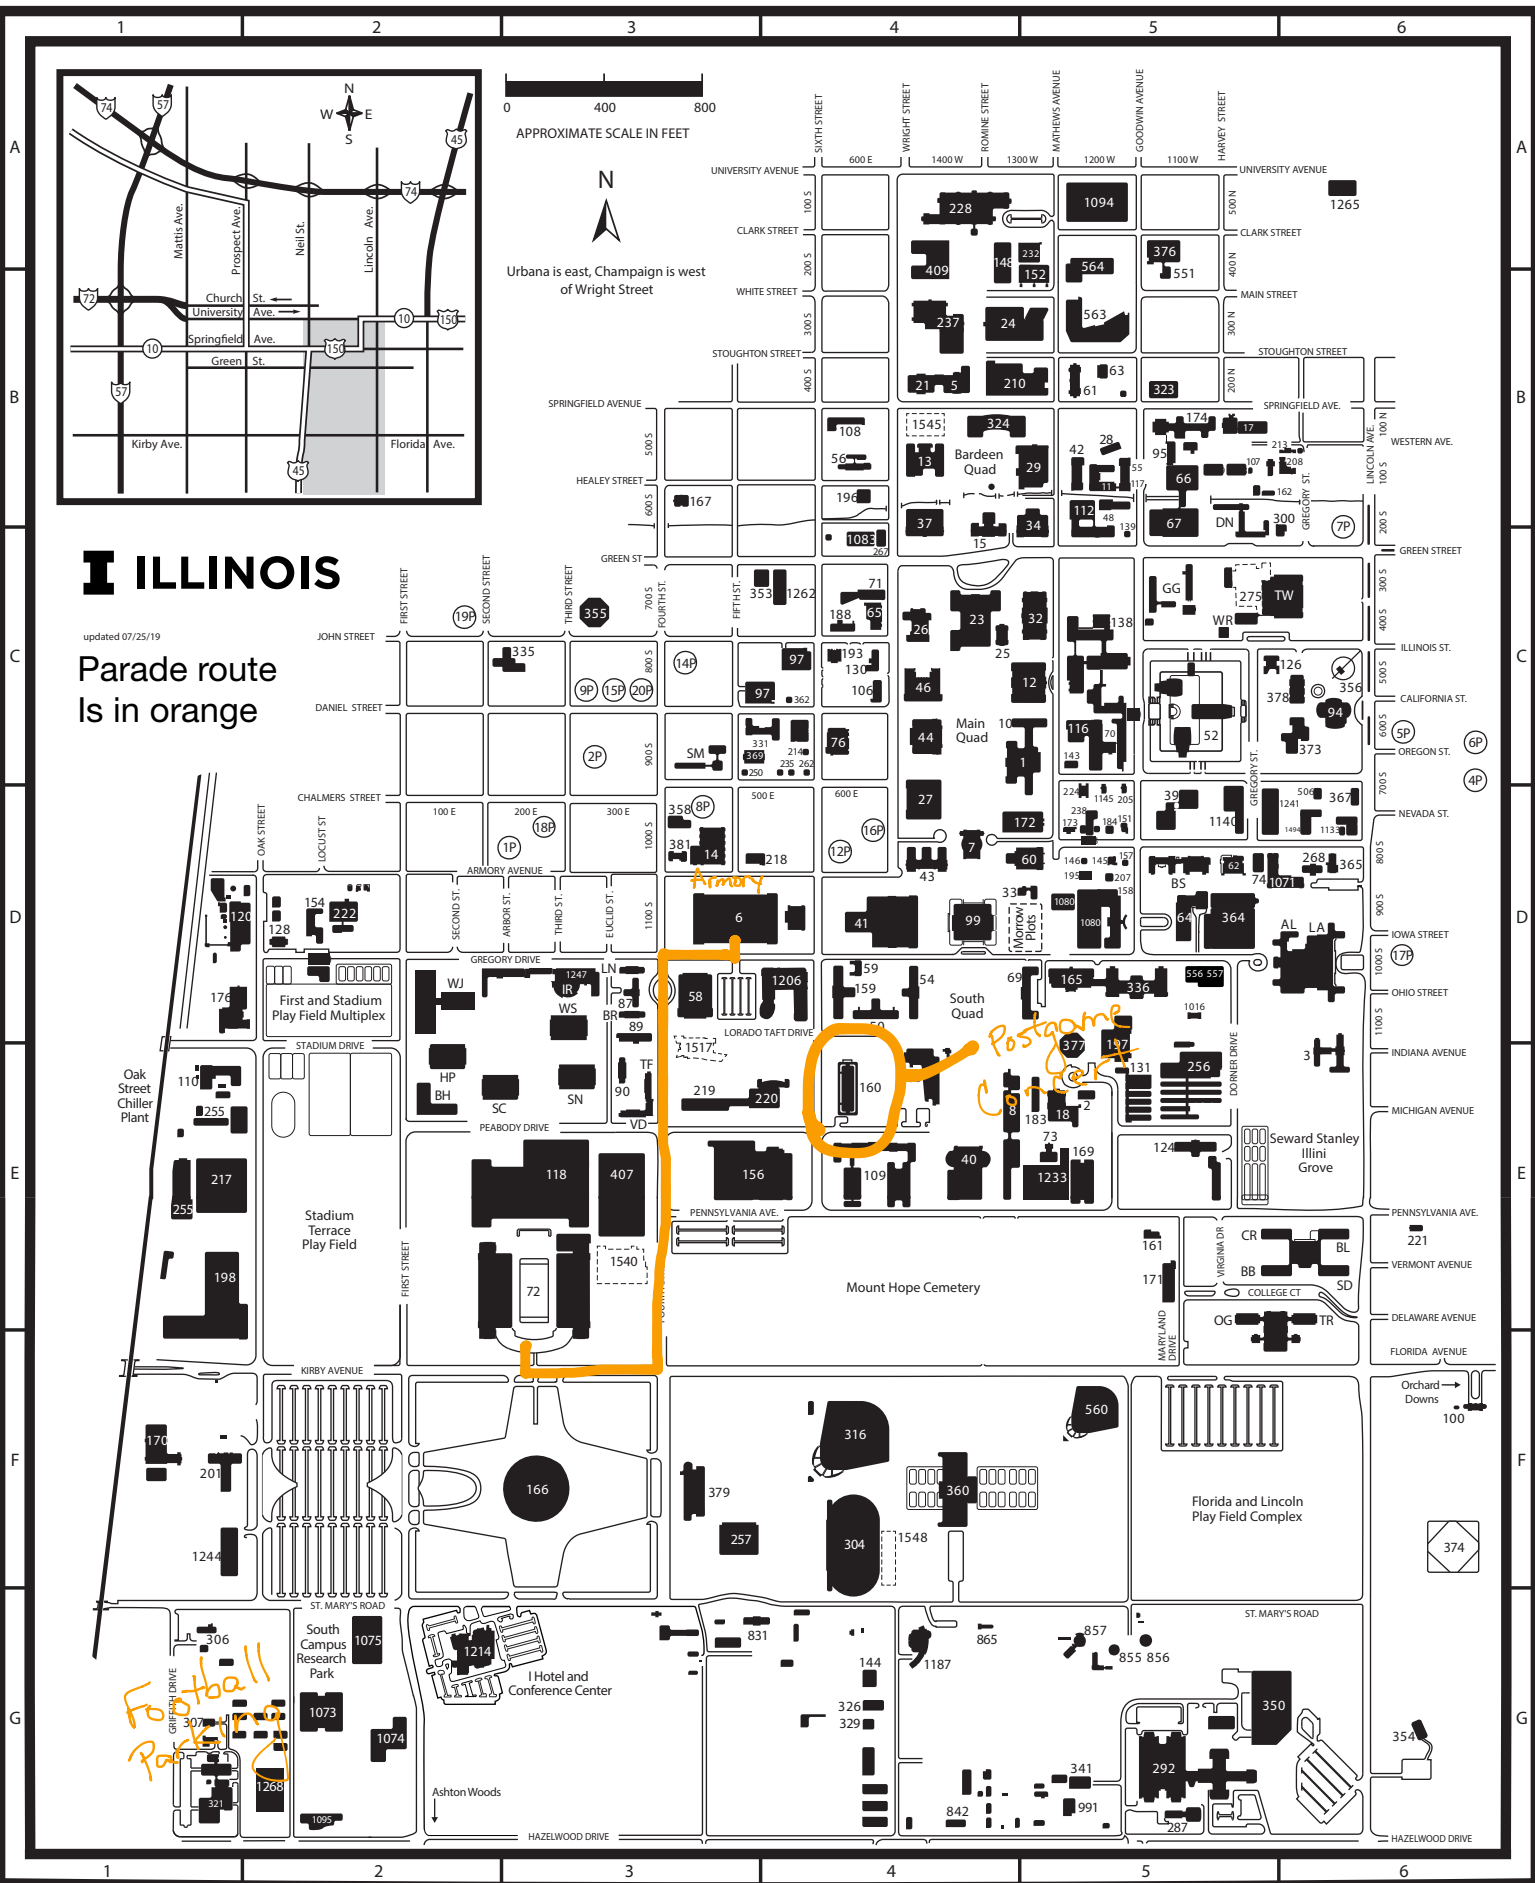

Urbana is east, Champaign is west of Wright Street

ILLINOIS

updated 07/25/19

Parade route
Is in orange

Football Rocking

Armory

Postgame Center

Campus Map